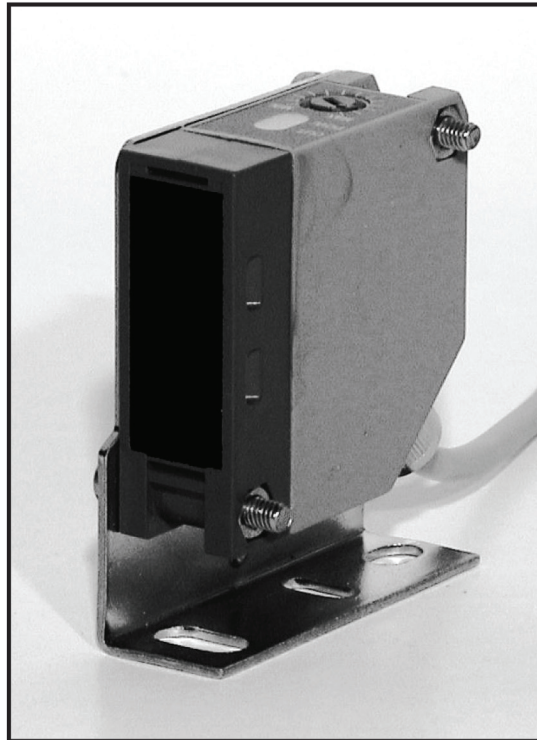

NIRPlus™

RETRO-REFLECTIVE PHOTOEYE

NIRPlus™ Retro-Reflective Photoeye

- Flexible Voltage:
12V AC/DC to 230V AC
28mA Current Draw Standby
15mA Current Draw Detect
- Watertight Package for Reliable
Outdoor Installation
- 6 Feet Cable
- 45 Feet Range
- Two LED Indicators
- Sensitivity Adjustment
- Compact Size: 2" High,
2" Deep, 0.70" Wide
- Relay Output: 3A 24V
1A 220V Normally Energized

NIRPlus™

BRACKET

ACCESSORIES

REFLECTOR

REFLECTOR HOOD

HOOD

FEATURES

RANGE The NIRPlus™ has an extended range of 45 feet providing better performance in rain and snow.

LOW CURRENT In addition, the low current draw of only 28mA makes the NIRPlus™ an excellent choice for solar and low voltage applications

PROTECTION The watertight package and an optional protective hood offers protection for the NIRPlus™ from the elements and vandalism.

RELIABILITY The output relay is normally energized, and should the NIRPlus™ photoeye lose power it will fail into detect mode.

INSTALLATION The installation hardware, bracket and instructions are included.